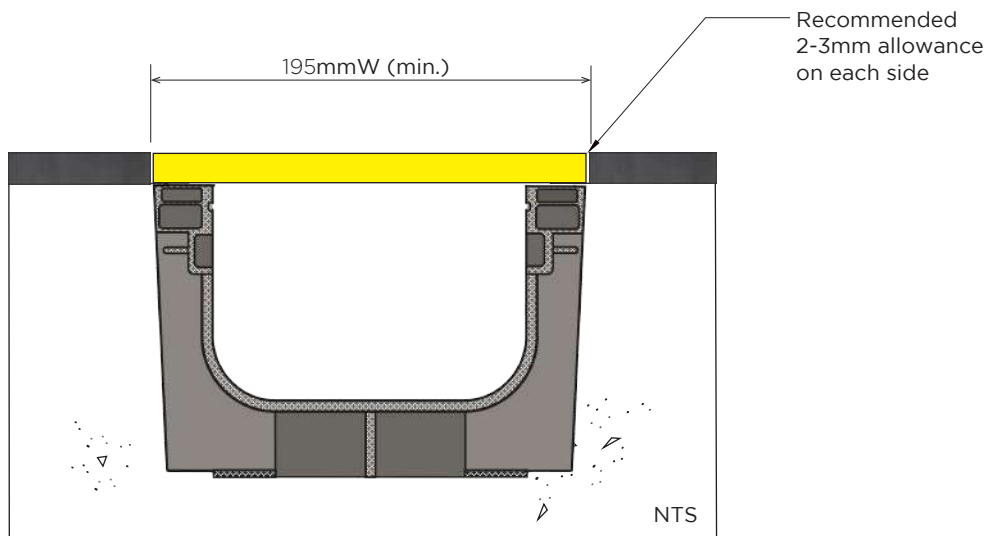

Overall Size 195W x 500L x 40mm(t)  
Application **Light Vehicles Only (Not exceeding 3 tonne Wheel Loads)**  
Load Class B125 (up to 125KN)  
(Compliant with EN 124.1994)

© Jonite®. All rights reserved.