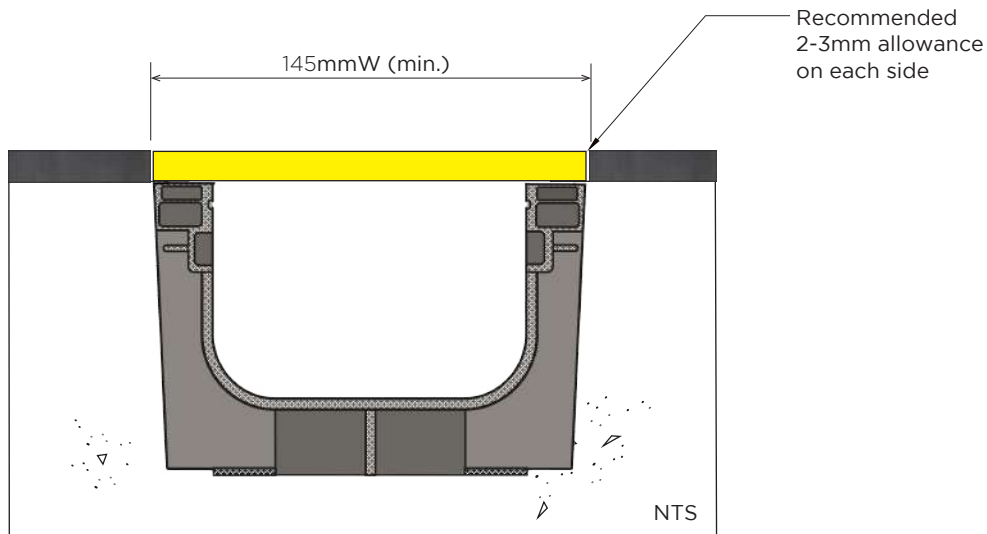

Overall Size 145W x 500L x 22mm(t)
Application **Light Vehicles Only (Not exceeding 3 tonne Wheel Loads)**
Load Class B125 (up to 125KN)
(Compliant with EN 124.1994)

© Jonite®. All rights reserved.